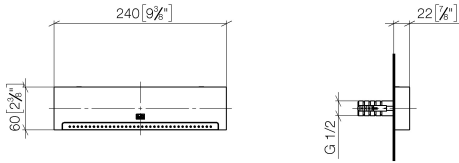

WATER FALL Cascade spout with individual jets for wall mounting - Platinum

IMO

13 425 979

- 22mm projection
- PEARLSTREAM
- plate 240 mm x 60 mm
- connection 1/2", for shortening
- plug-link mounting
- Max. flow rate 9.5 l/min (at 3 bar)

Recommended miscellaneous

- Concealed wall elbow -**
- max. recess depth 163 mm
 - min. recess depth 90 mm

35 085 970 90

Recommended miscellaneous

- Concealed wall elbow -**
- max. recess depth 163 mm
 - min. recess depth 90 mm

35 085 970 90

13 425 979

mm [inches]

Flow rate chart

Trajectory diagram

Certificates

LGA_19935.

IAPMO_4976 (6).