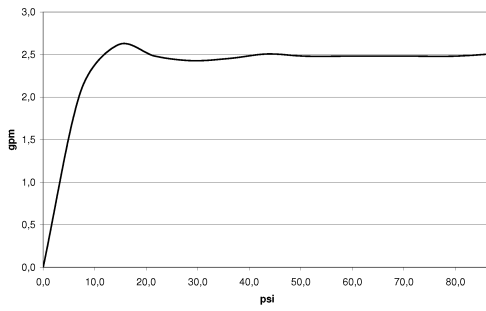

WATER FALL Cascade spout with individual jets for wall mounting - Platinum

IMO

13 425 979

- 22mm projection
- PEARLSTREAM
- plate 240 mm x 60 mm
- connection 1/2", for shortening
- plug-link mounting
- Max. flow rate 9.5 l/min (at 3 bar)

Recommended miscellaneous

- Concealed wall elbow -**
- max. recess depth 163 mm
 - min. recess depth 90 mm

35 085 970 90

Recommended miscellaneous

- Concealed wall elbow -**
- max. recess depth 163 mm
 - min. recess depth 90 mm

35 085 970 90

13 425 979

mm [inches]

Flow rate chart

Trajectory diagram

Certificates

LGA_19935.

IAPMO_4976 (6).